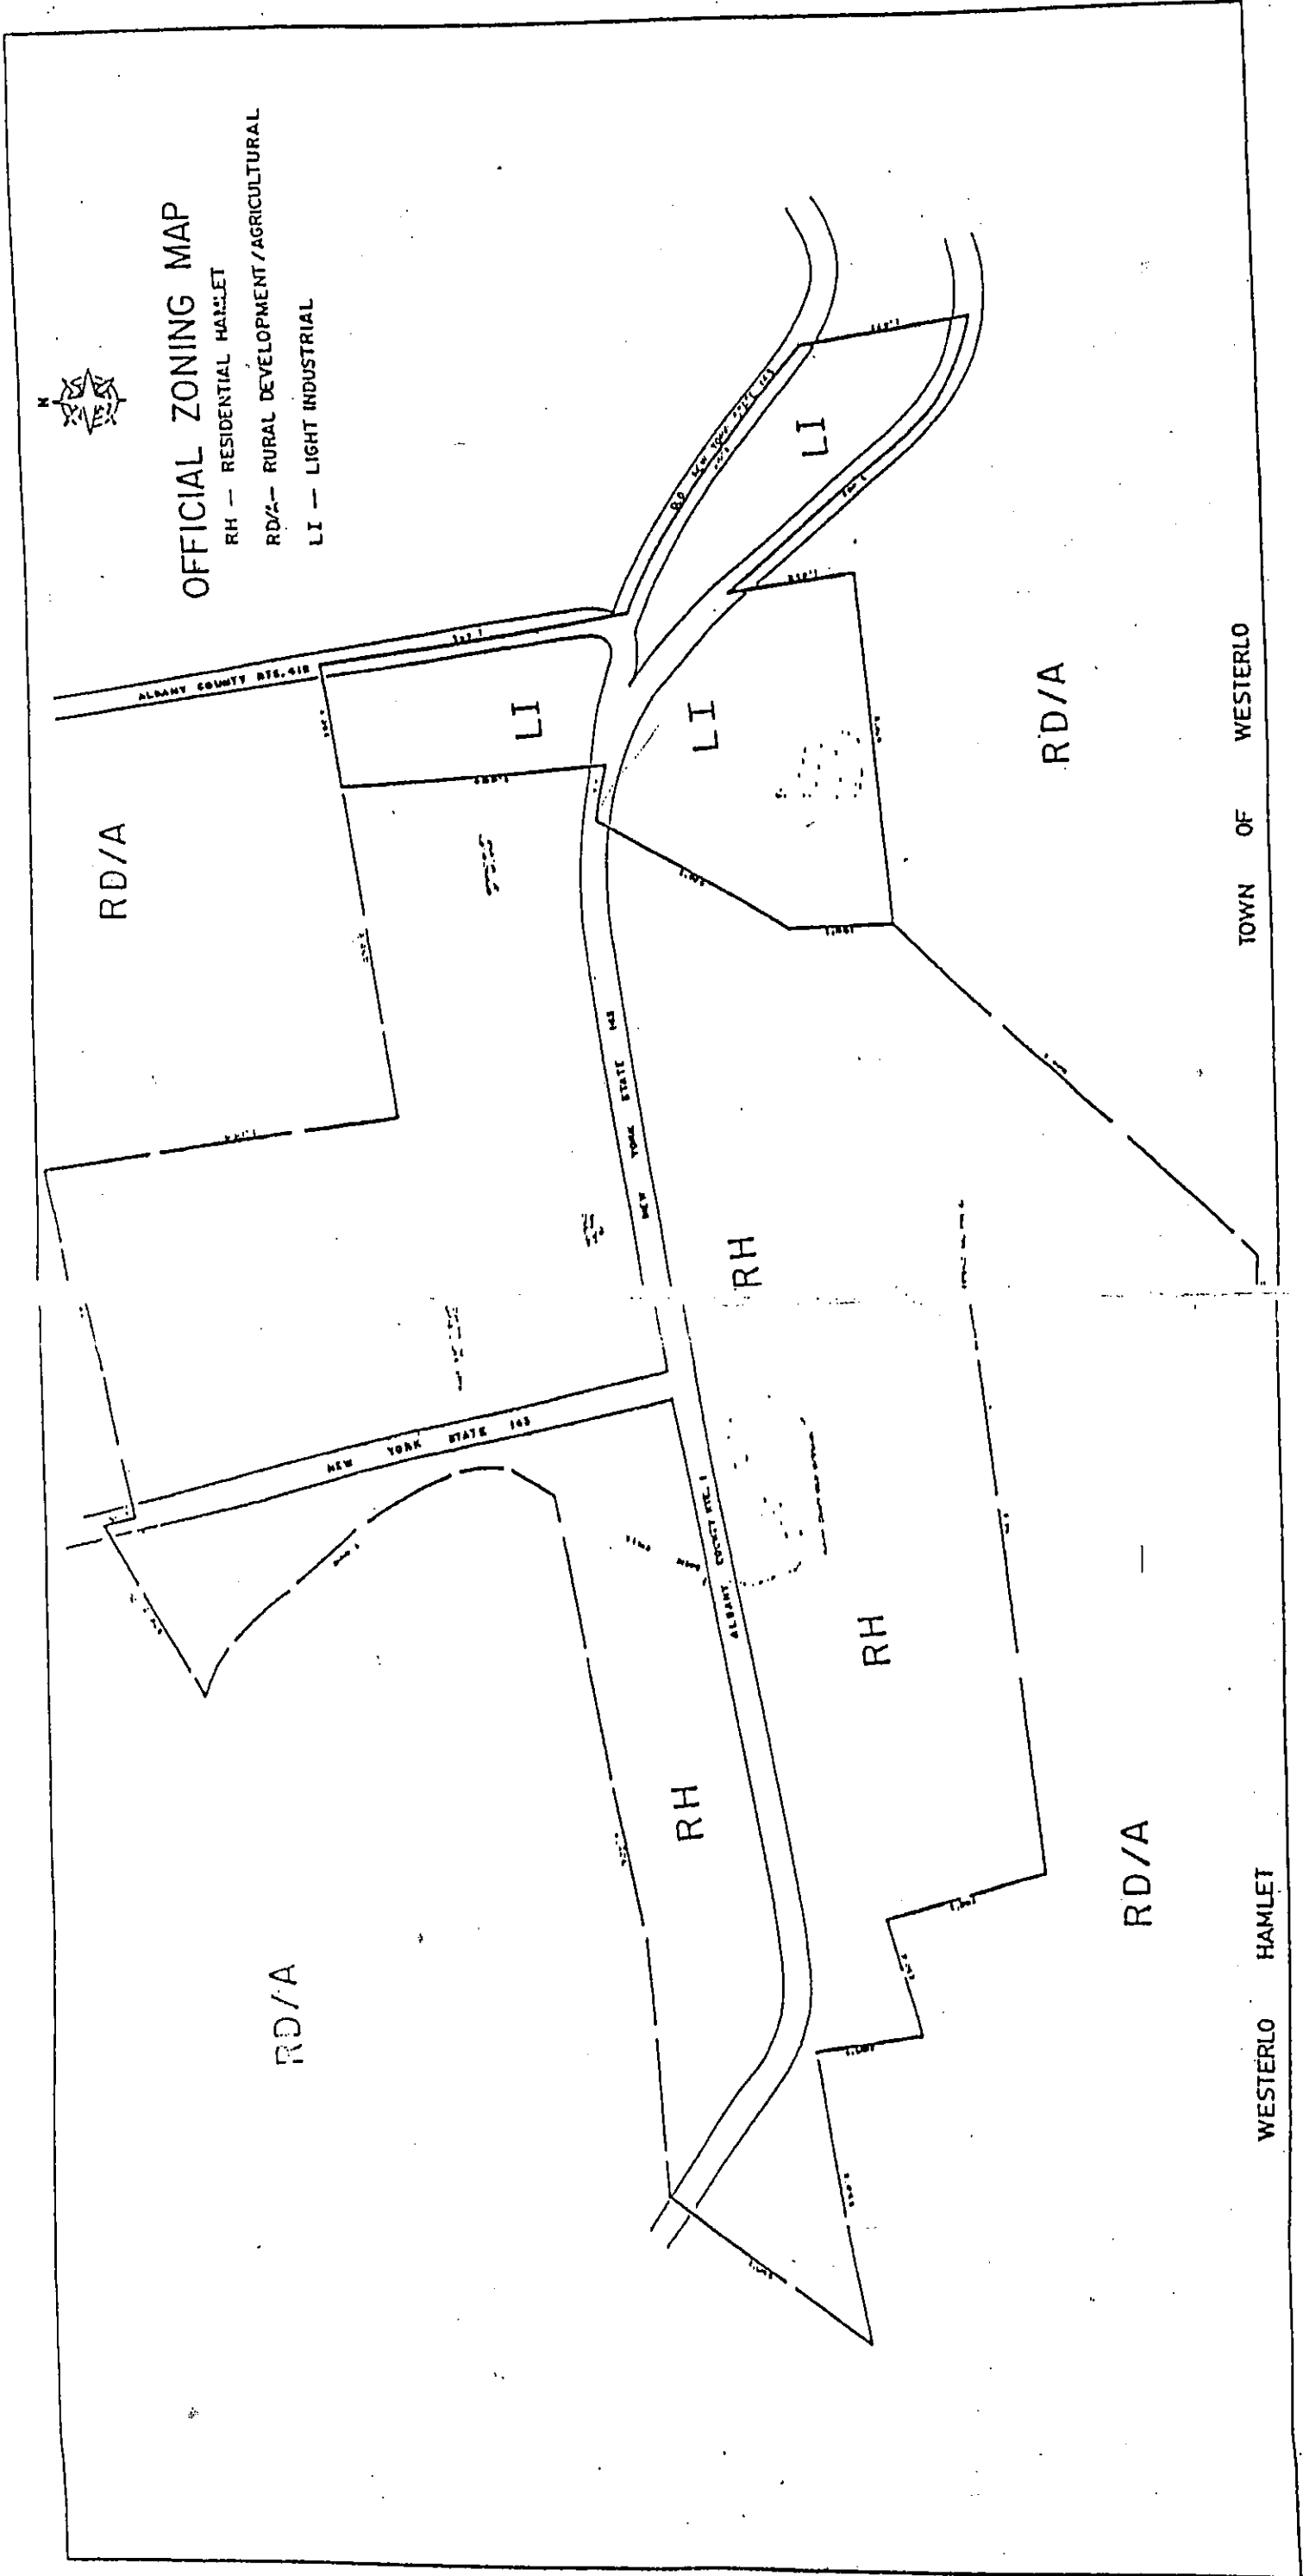

OFFICIAL ZONING MAP

- RH — RESIDENTIAL HAMLET
- RD/A — RURAL DEVELOPMENT / AGRICULTURAL
- LI — LIGHT INDUSTRIAL

WESTERLO HAMLET

TOWN OF WESTERLO