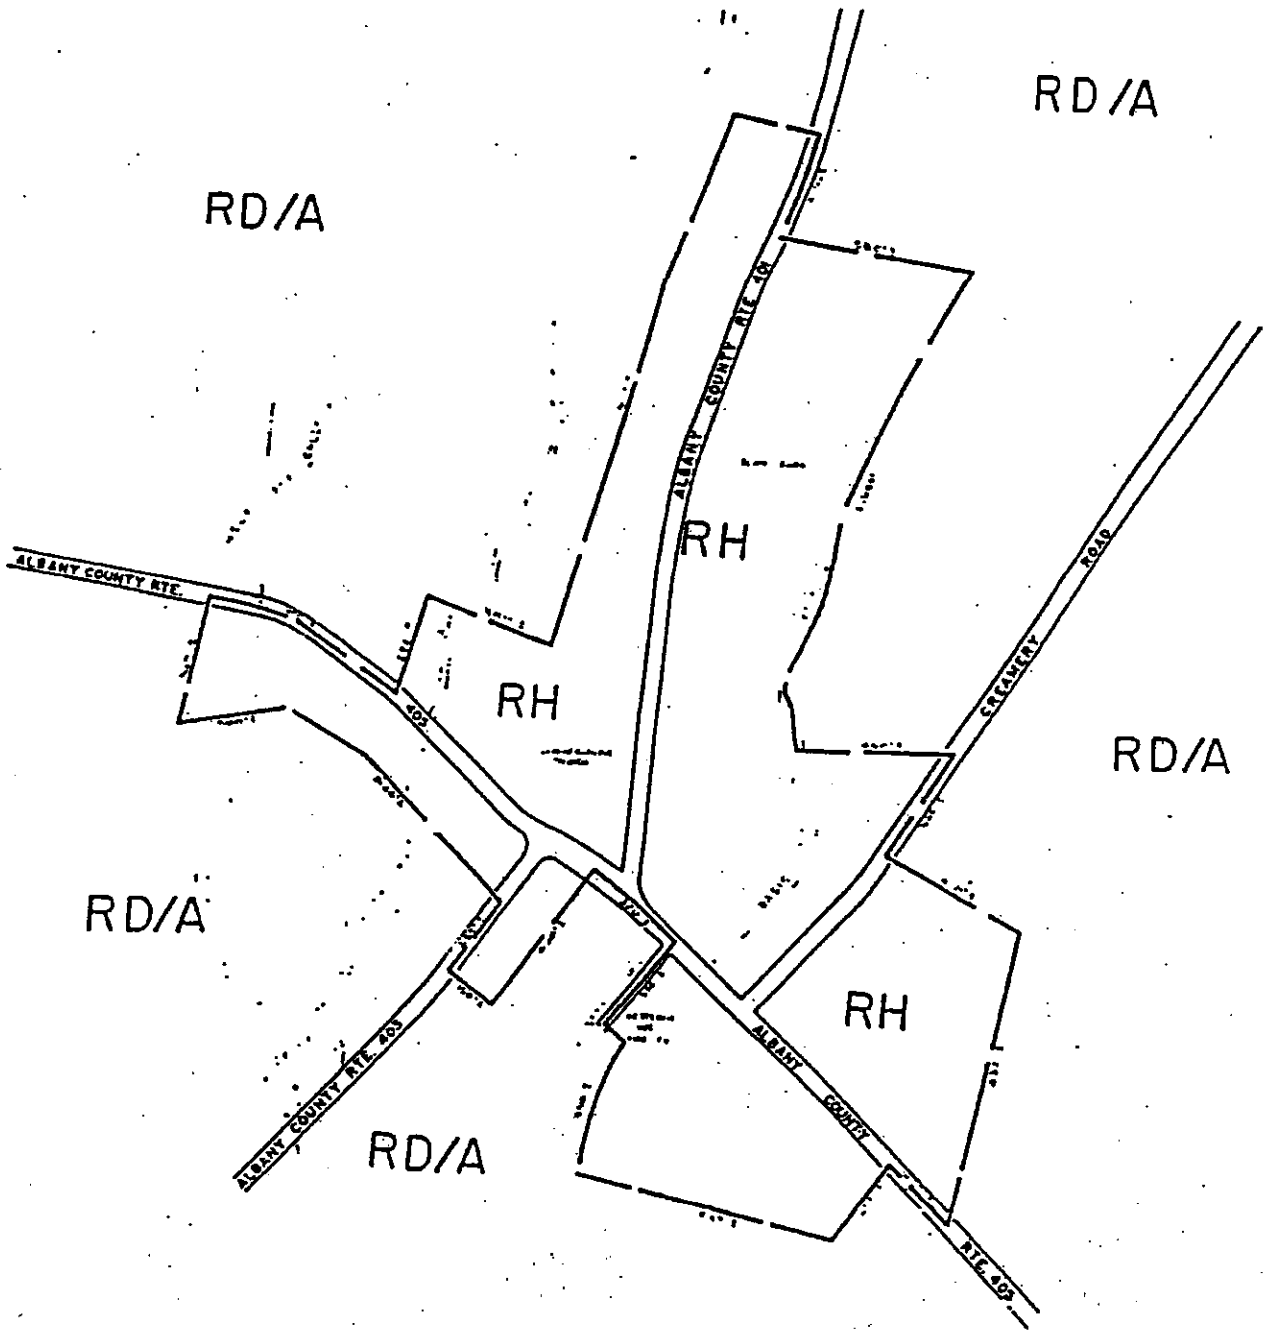

# OFFICIAL ZONING MAP

RH - RESIDENTIAL HAMLET

RD/A - RURAL DEVELOPMENT /  
AGRICULTURAL

SOUTH WESTERLO HAMLET

TOWN OF WESTERLO